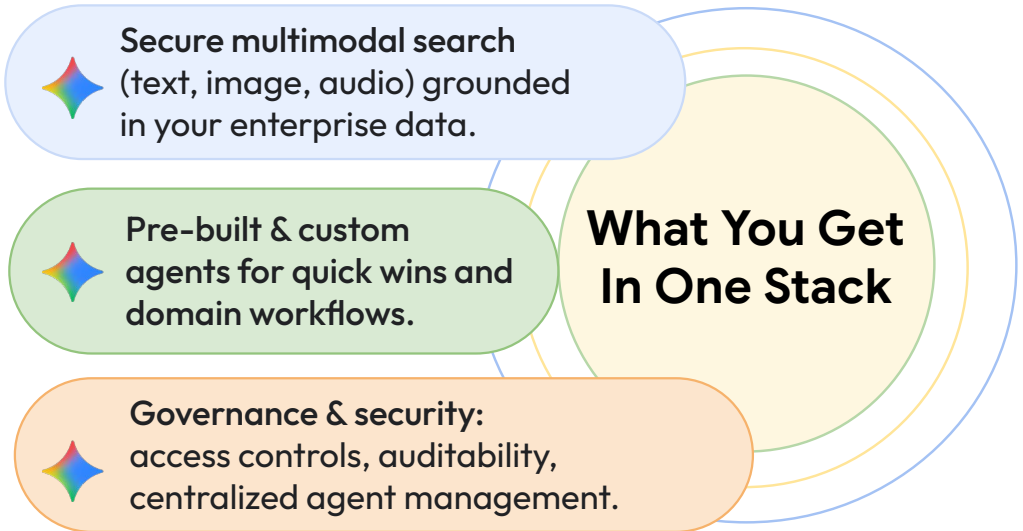

# Gemini Enterprise & Zazmic

A scalable, secure agentic platform for enterprise work.

## Works seamlessly with:

## Works seamlessly with:

- ✓ Less manual work across workflows
- ✓ Better insights from docs & knowledge bases
- ✓ Fast AI adoption from “chat” to “strategy.”